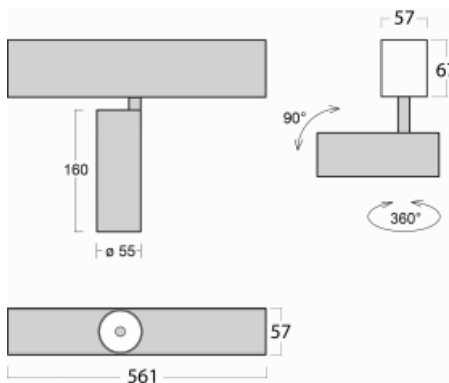

Luminaire

Lina60-S

04S-200F-10GDE/940, W

EPD®

You will appreciate the L-Click system on the Lina60-S luminaire with a direct light distribution, which effectively saves you both time and money. How? The module simply clicks into the profile, so a lot of work is saved during assembly. This solution also prevents the direct touch of the LED technology and lengthens its operating life. The Lina60-S lighting system can be assembled creating endless lines and a big variety of shapes. In addition to great power output, the luminaire also has a great price. It will find its use in commercial, social and public spaces.

Technical drawing

Type of installation	Recessed, Surface, Wall mounted, Suspended
Light distribution	Direct
Luminaire shape	Linear
Colour of the luminaires	White
Material	Aluminium
Lifetime	L80/B20 50 000 hours
Warranty	5 years
Description of luminaires	Luminaire recessed/surface/wall mounted/suspended
Dimensions	561 mm × 57 mm × 67 mm
Light source	LED MODUL
Type of optical system	Reflector
Luminous flux	1250 lm ± 10 %
Colour Temperature	4000 K cool white
Luminous efficacy	92 lm/W
MacAdam Light source	3
Colour rendering index	90
Beam angle	45°
UGR max. X=4H Y=8H, ρ=70,50,20	21.7