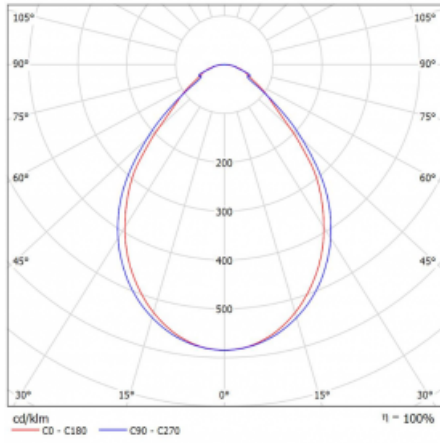

Curve

Luminaire power input 7.8 W ± 10 %

Connection of the luminaire Electronic ballast non-dimmable

Electrical voltage 220-240V

Frequency 50/60Hz

⊕ CE IP 40