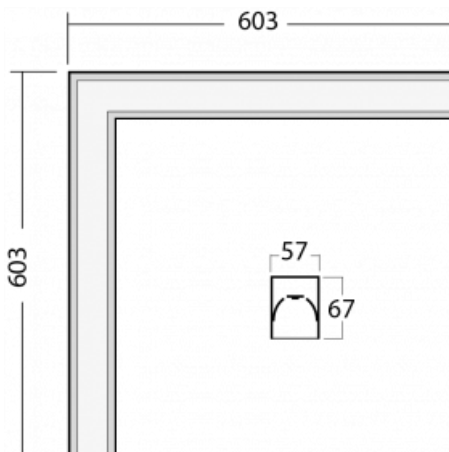

Luminaire

Lina60-S

04S-220I-20GEE/830, B

EPD

You will appreciate the L-Click system on the Lina60-S luminaire with a direct light distribution, which effectively saves you both time and money. How? The module simply clicks into the profile, so a lot of work is saved during assembly. This solution also prevents the direct touch of the LED technology and lengthens its operating life. The Lina60-S lighting system can be assembled creating endless lines and a big variety of shapes. In addition to great power output, the luminaire also has a great price. It will find its use in commercial, social and public spaces.

Technical drawing

Type of installation	Recessed, Surface, Wall mounted, Suspended, 3 circuit track
Light distribution	Direct
Luminaire shape	Corner
Colour of the luminaires	Black
Material	Aluminium
Lifetime	L90/B50 50 000 hours
Warranty	5 years
Description of luminaires	Luminaire recessed/surface/wall mounted/suspended/3 circuit track
Dimensions	603 mm × 603 mm × 67 mm
Weight	3.3 kg
Light source	LED MODUL
Type of optical system	Microprisma
Luminous flux	900 lm ± 10 %
Colour Temperature	3000 K warm white
Luminous efficacy	115 lm/W
MacAdam Light source	2
Colour rendering index	80
UGR max. X=4H Y=8H, ρ=70,50,20	18.2

04-21303, B
pendant profile for track
luminaires; l = 1122mm

04-21307, B
pendant profile for track
luminaires; l = 2242mm