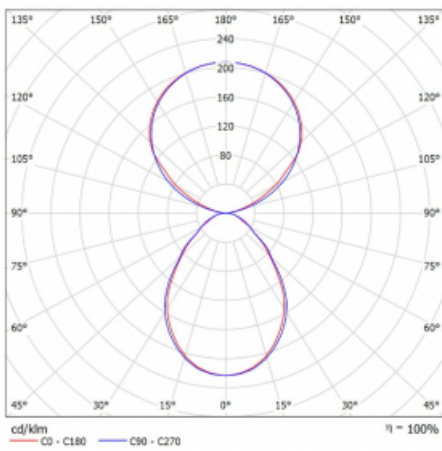

Type of installation	Table lamp
Light distribution	Direct-indirect
Luminaire shape	Angular
Colour of the luminaires	Silver
Material	Aluminium
Lifetime	L80/B20 50 000 hours
Warranty	5 years
Description of luminaires	Luminaire table lamp
item description	13-731I-10GEQ/TC, S + 13-7316, S
Dimensions	615 mm × 325 mm × 1305 mm
Light source	LED MODUL
Type of optical system	Microprisma
Luminous flux	7610 lm ± 10 %
Colour Temperature	2700 K - 6500 K Tunable White
Luminous efficacy	105 lm/W
MacAdam Light source	3
Colour rendering index	90
UGR max. X=4H Y=8H, $\rho=70,50,20$	14.7

## Curve