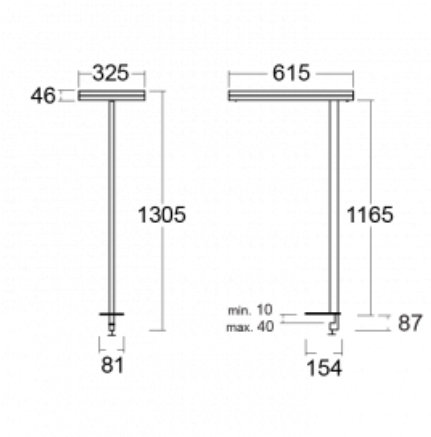

Type of installation	Table lamp
Light distribution	Direct-indirect
Luminaire shape	Angular
Colour of the luminaires	Silver
Material	Aluminium
Lifetime	L80/B20 50 000 hours
Warranty	5 years
Description of luminaires	Luminaire table lamp
item description	13-731I-10GEQ/TC, S + 13-7316, S
Dimensions	615 mm × 325 mm × 1305 mm
Light source	LED MODUL
Type of optical system	Microprisma
Luminous flux	7610 lm ± 10 %
Colour Temperature	2700 K - 6500 K Tunable White
Luminous efficacy	105 lm/W
MacAdam Light source	3
Colour rendering index	90
UGR max. X=4H Y=8H, $\rho=70,50,20$	14.7

## Technical drawing

Luminaire power input 72.6 W  $\pm$  10 %

Connection of the luminaires DALI DT8

Electrical voltage 220-240V

Frequency 50/60Hz

⊕ CE IP 20