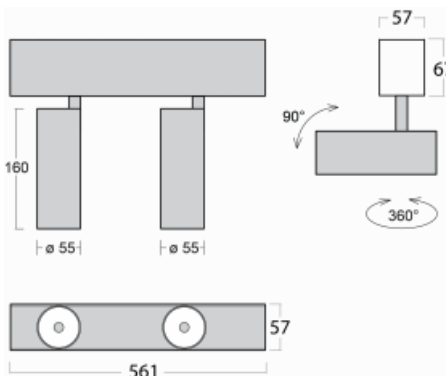

Luminaire

Lina60-S

04S-200F-20GDD/930, W

EPD®

You will appreciate the L-Click system on the Lina60-S luminaire with a direct light distribution, which effectively saves you both time and money. How? The module simply clicks into the profile, so a lot of work is saved during assembly. This solution also prevents the direct touch of the LED technology and lengthens its operating life. The Lina60-S lighting system can be assembled creating endless lines and a big variety of shapes. In addition to great power output, the luminaire also has a great price. It will find its use in commercial, social and public spaces.

Technical drawing

Type of installation	Recessed, Surface, Wall mounted, Suspended
Light distribution	Direct
Luminaire shape	Linear
Colour of the luminaires	White
Material	Aluminium
Lifetime	L80/B20 50 000 hours
Warranty	5 years
Description of luminaires	Luminaire recessed/surface/wall mounted/suspended
Dimensions	561 mm × 57 mm × 67 mm
Light source	LED MODUL
Type of optical system	Reflector
Luminous flux	1200 lm ± 10 %
Colour Temperature	3000 K warm white
Luminous efficacy	88 lm/W
MacAdam Light source	3
Colour rendering index	90
Beam angle	45°
UGR max. X=4H Y=8H, $\rho=70,50,20$	21.5

Curve

Luminaire power input 27.2 W \pm 10 %

Connection of the luminaires DALI dimmable

Electrical voltage 220-240V

Frequency 50/60Hz

⊕ CE IP 20

Downloads

Installation instructions