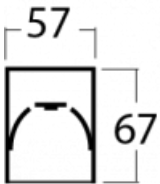

Technical drawing

Type of installation	Recessed, Surface, Wall mounted, Suspended, 3 circuit track
Light distribution	Direct
Luminaire shape	Linear
Colour of the luminaires	White
Material	Aluminium
Lifetime	L90/B50 50 000 hours
Warranty	60 months
Description of luminaires	Luminaire recessed/surface/wall mounted/suspended/3 circuit track
Dimensions	1122 mm × 57 mm × 67 mm
Weight	2.8 kg
Light source	LED MODUL
Type of optical system	Microprisma
Luminous flux	2720 lm ± 10 %
Colour Temperature	4000 K cool white
Luminous efficacy	110 lm/W
MacAdam Light source	2
Colour rendering index	80
UGR max. X=4H Y=8H, ρ=70,50,20	22.1

04-21303, W
pendant profile for track
luminaires; l = 1122mm

04-21307, W
pendant profile for track
luminaires; l = 2242mm