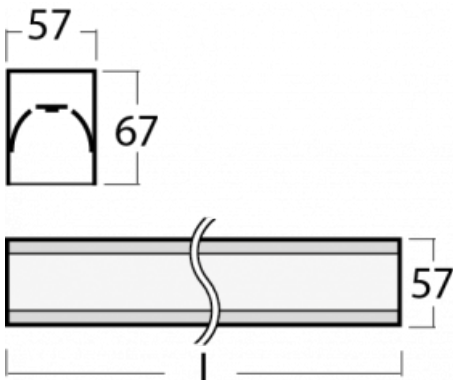

# Lina60-S

04S-200I-35GEE/840, S

**EPD®**

You will appreciate the L-Click system on the Lina60-S luminaire with a direct light distribution, which effectively saves you both time and money. How? The module simply clicks into the profile, so a lot of work is saved during assembly. This solution also prevents the direct touch of the LED technology and lengthens its operating life. The Lina60-S lighting system can be assembled creating endless lines and a big variety of shapes. In addition to great power output, the luminaire also has a great price. It will find its use in commercial, social and public spaces.

**Technical drawing**

Type of installation	Recessed, Surface, Wall mounted, Suspended, 3 circuit track
----------------------	---

Light distribution	Direct
--------------------	--------

Luminaire shape	Linear
-----------------	--------

Description of luminaires	Luminaire recessed/surface/wall mounted/suspended/3 circuit track
---------------------------	---

Dimensions	1964 mm × 57 mm × 67 mm
------------	-------------------------

Weight	4.9 kg
--------	--------