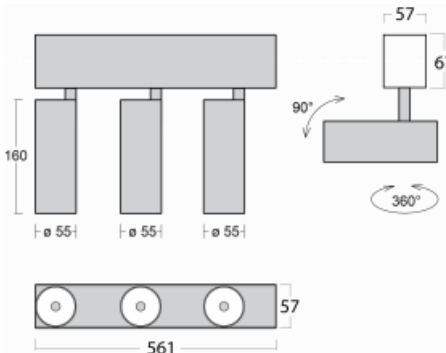

Luminaire

Lina60-S

04S-200S-30GDD/930, W

EPD[®]

You will appreciate the L-Click system on the Lina60-S luminaire with a direct light distribution, which effectively saves you both time and money. How? The module simply clicks into the profile, so a lot of work is saved during assembly. This solution also prevents the direct touch of the LED technology and lengthens its operating life. The Lina60-S lighting system can be assembled creating endless lines and a big variety of shapes. In addition to great power output, the luminaire also has a great price. It will find its use in commercial, social and public spaces.

Technical drawing

Type of installation	Recessed, Surface, Wall mounted, Suspended
Light distribution	Direct
Luminaire shape	Linear
Colour of the luminaires	White
Material	Aluminium
Lifetime	L80/B20 50 000 hours
Warranty	5 years
Description of luminaires	Luminaire recessed/surface/wall mounted/suspended
Dimensions	561 mm × 57 mm × 67 mm
Light source	LED MODUL
Type of optical system	Reflector
Luminous flux*	1200 lm
Colour Temperature	3000 K warm white
Luminous efficacy	88 lm/W
MacAdam Light source	3
Colour rendering index	90
Beam angle	17°
UGR max. X=4H Y=8H, ρ=70,50,20	20.8

Curve

Luminaire power input* 40.8 W

Connection of the luminaires DALI

Electrical voltage 220-240V

Frequency 50/60Hz

⊕ CE IP 20

*±10 %

Downloads