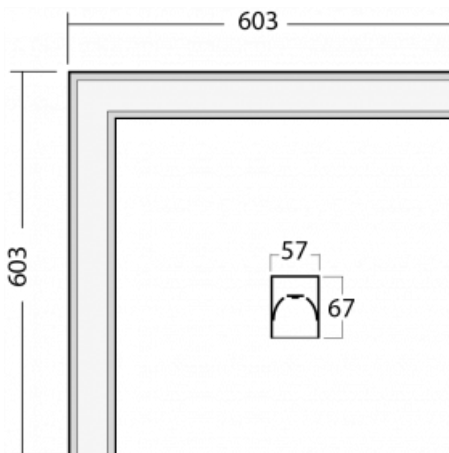

## Technical drawing

Type of installation	Recessed, Surface, Wall mounted, Suspended, 3 circuit track
Light distribution	Direct
Luminaire shape	Corner
Colour of the luminaires	White
Material	Aluminium
Lifetime	L90/B50 50 000 hours
Warranty	60 months
Description of luminaires	Luminaire recessed/surface/wall mounted/suspended/3 circuit track
Dimensions	603 mm × 603 mm × 67 mm
Weight	3.4 kg
Light source	LED MODUL
Type of optical system	Microprisma
Luminous flux	1060 lm ± 10 %
Colour Temperature	4000 K cool white
MacAdam Light source	2
Colour rendering index	80
UGR max. X=4H Y=8H, ρ=70,50,20	20.2

**00-00301, N**  
wire suspension  
4000mm

**00-00302, N**  
wire suspension  
6000mm

**00-00354, K**  
cable 5x0,75 1000mm

**00-00355, K**  
cable 5x0,75 2000mm

**00-00356, K**  
cable 5x0,75 4000mm

**00-00357, K**  
cable 5x0,75 6000mm

**00-00363, K**  
cable 5x1,5 2000mm

**00-00364, K**  
cable 5x1,5 4000mm

**00-00365, K**  
cable 5x1,5 6000mm

**00-00366, K**  
cable 7x0,75 2000mm

**00-00367, K**  
cable 7x0,75 4000mm

**00-00368, K**  
cable 7x0,75 6000mm