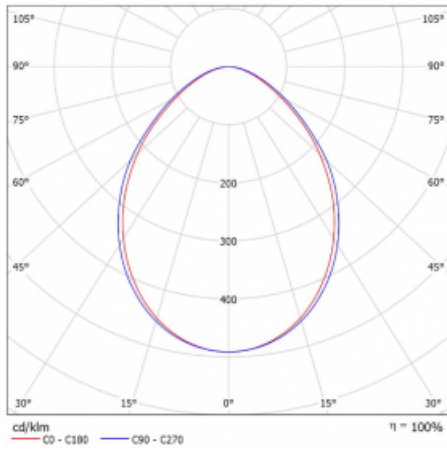

## Technical drawing

Type of installation	Recessed, Surface, Wall mounted, Suspended, 3 circuit track
Light distribution	Direct
Luminaire shape	Corner
Colour of the luminaires	White
Material	Aluminium
Lifetime	L90/B50 50 000 hours
Warranty	60 months
Description of luminaires	Luminaire recessed/surface/wall mounted/suspended/3 circuit track
Dimensions	603 mm × 603 mm × 67 mm
Weight	3.4 kg
Light source	LED MODUL
Type of optical system	Microprisma
Luminous flux	1060 lm ± 10 %
Colour Temperature	4000 K cool white
MacAdam Light source	2
Colour rendering index	80
UGR max. X=4H Y=8H, ρ=70,50,20	20.2

## Curve

Luminaire power input 7.8 W  $\pm$  10 %

Connection of the luminaires DALI dimmable

Electrical voltage 220-240V

Frequency 50-60Hz

⊕ CE IP 40

**Accessories**

**00-00300, N**  
wire suspension  
2000mm