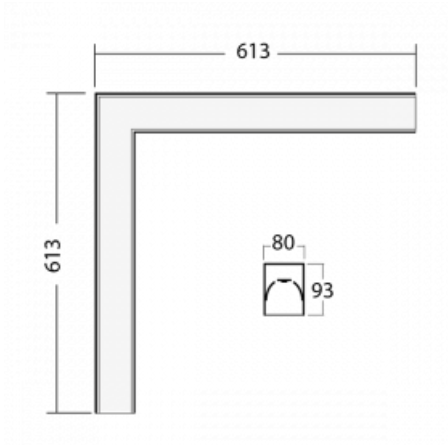

# Lipo80-S

05-220I-20GEE/830, B

**Technical drawing**

Type of installation	Recessed, Surface, Wall mounted, Suspended
Light distribution	Direct
Luminaire shape	Corner
Colour of the luminaires	Black
Material	Aluminium
Warranty	60 months
Description of luminaires	Luminaire recessed/surface/wall mounted/suspended
item description	pendant corner luminaire
Dimensions	603 mm × 603 mm × 93 mm
Light source	LED MODUL
Type of optical system	Microprisma
Luminous flux	2670 lm ± 10 %
Colour Temperature	3000 K warm white
Luminous efficacy test	122 lm/W
MacAdam Light source	2
Colour rendering index	80
Luminaire power input	21.8 W ± 10 %
Connection of the luminaires	Electronic ballast non-dimmable
Electrical voltage	220-240V
Frequency	50-60Hz

**00-00351, K**  
 cable 4x0,75 1000mm

**00-00352, K**  
 cable 3x0,75 2000mm

**00-00353, K**  
 cable 4x0,75 2000mm

**00-00358, K**  
 cable 3x0,75 4000mm

**00-00359, K**  
 cable 4x0,75 4000mm

**00-00360, K**  
 cable 3x0,75 6000mm

**00-00361, K**  
 cable 4x0,75 6000mm

**00-00370, B**  
 ceiling cup 80x80x32mm

**00-00600, F**  
 ceiling fastening for  
 luminaires 132-5xxK,  
 04-2000x, 05-2000x,  
 09-200x - 1 piece

**00-20100, B**  
 2xend cap - metal, 3-  
 conductor terminal box,  
 grommet

**00-21300, B**  
 pendant profile for track  
 luminaires; l = 1122mm

**00-21301, B**  
 pendant profile for track  
 luminaires; l = 2242mm

**00-51300, B**  
 set for suspension into  
 3-phase track, non-  
 dimmable luminaires