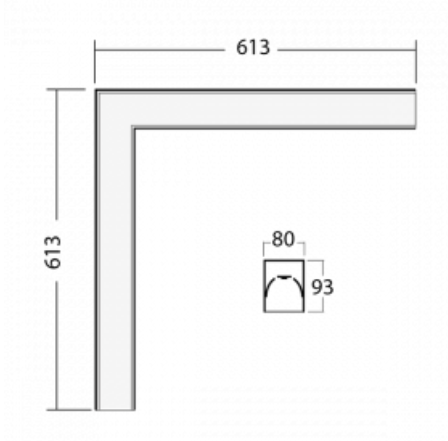

## Technical drawing

Type of installation	Recessed, Surface, Wall mounted, Suspended
Light distribution	Direct
Luminaire shape	Corner
Colour of the luminaires	White
Material	Aluminium
Warranty	60 months
Description of luminaires	Luminaire recessed/surface/wall mounted/suspended
item description	pendant corner luminaire
Dimensions	603 mm × 603 mm × 93 mm
Light source	LED MODUL
Type of optical system	Microprisma
Luminous flux	2820 lm ± 10 %
Colour Temperature	4000 K cool white
Luminous efficacy test	129 lm/W
MacAdam Light source	2
Colour rendering index	80
Luminaire power input	21.8 W ± 10 %
Connection of the luminaires	Electronic ballast non-dimmable
Electrical voltage	220-240V
Frequency	50-60Hz

**00-00351, K**  
 cable 4x0,75 1000mm

**00-00352, K**  
 cable 3x0,75 2000mm

**00-00353, K**  
 cable 4x0,75 2000mm

**00-00358, K**  
 cable 3x0,75 4000mm

**00-00359, K**  
 cable 4x0,75 4000mm

**00-00360, K**  
 cable 3x0,75 6000mm

**00-00361, K**  
 cable 4x0,75 6000mm

**00-00370, W**  
 ceiling cup 80x80x32mm

**00-00600, F**  
 ceiling fastening for  
 luminaires 132-5xxK,  
 04-2000x, 05-2000x,  
 09-200x - 1 piece

**00-20100, W**  
 2xend cap - metal, 3-  
 conductor terminal box,  
 grommet

**00-21300, W**  
 pendant profile for track  
 luminaires; l = 1122mm

**00-21301, W**  
 pendant profile for track  
 luminaires; l = 2242mm

**00-51300, W**  
 set for suspension into  
 3-phase track, non-  
 dimmable luminaires