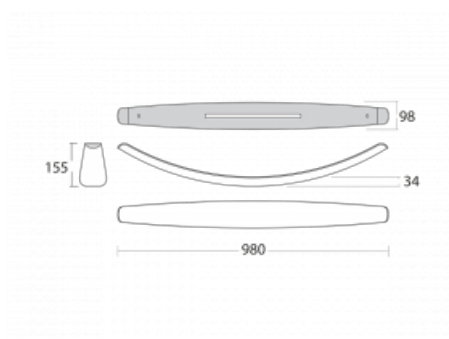

Luminaire

Bent

112-501K-10GHD/830, 1021S

Bent is a designer luminaire for all spaces you want to give a fresh, unique air. The lightweight and playful appearance in the shape of a smile in the interior LED lighting was designed by Simona Hrušková. Direct-indirect lighting creates a pleasant atmosphere, whether you are in a café, restaurant, reception or at home.

Design Simona Hrušková

Technical drawing

Type of installation	Suspended
Light distribution	Direct-indirect
Luminaire shape	Rounded
Colour of the luminaires	RAL 1021 - yellow
Material	Aluminium
Lifetime	L80/B20 50 000 hours
Warranty	60 months
Description of luminaires	Luminaire suspended
Dimensions	980 mm × 98 mm × 34 mm
Weight	3.2 kg
Light source	LED MODUL
Type of optical system	Opal diffuser
Luminous flux	3630 lm ± 10 %
Colour Temperature	3000 K warm white
Luminous efficacy test	115 lm/W
MacAdam Light source	3
Colour rendering index	80
UGR max. X=4H Y=8H, ρ=70,50,20	26.5

Luminaire power input	31.6 W \pm 10 %
Connection of the luminaires	DALI dimmable
Electrical voltage	220-240V
Frequency	50-60Hz

 **CE** IP 20