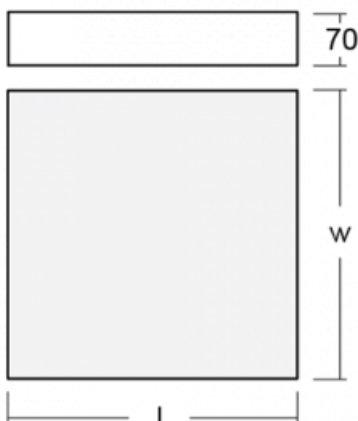

# Kvado

**119-214K-40GEE/840, W**

We were after only one thing when designing the Kvado luminaire: beauty in simplicity. And so square and rectangular luminaires were created for pendant or flush-mount direct illumination. The opal diffuser or microprism housing is framed within an aluminum profile, adding elegance to the luminaire without compromising design clarity. In the Kvado family, you can easily choose a square or rectangular luminaire with a profile height of 70 or 129 mm. In a range of colours and power versions, flush-mount, wall and pendant models, the Kvado family of luminaires are ideal for hotel lobbies, entrance halls, offices, shops and households.

**Technical drawing**

Type of installation	Surface, Wall mounted, Suspended
Light distribution	Direct
Luminaire shape	Angular
Colour of the luminaires	White
Material	Aluminium
Lifetime	L80/B20 50 000 hours
Warranty	60 months
Description of luminaires	Luminaire surface/wall mounted/suspended
Dimensions	600 mm × 600 mm × 70 mm
Weight	8 kg
Light source	LED MODUL
Type of optical system	Opal diffuser
Luminous flux	4680 lm ± 10 %
Colour Temperature	4000 K cool white
MacAdam Light source	3
Colour rendering index	80
Luminaire power input	34.1 W ± 10 %
Connection of the luminaires	Electronic ballast non-dimmable
Electrical voltage	220-240V
Frequency	50-60Hz

**00-00344, W**  
suspension set  
6000mm, 4 pcs.of wires,  
cable 5x0,75mm, ceiling  
cup

**19-0009, W**  
Mounting distance kit for square  
luminaire, circular 370 mm