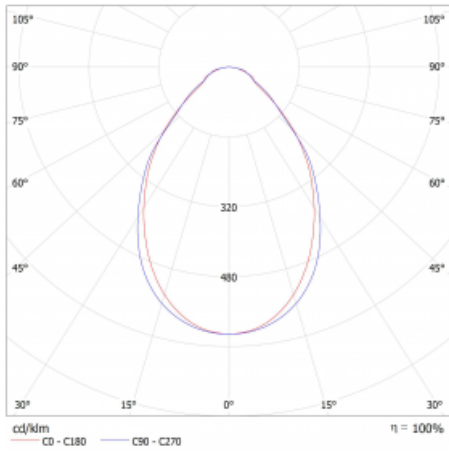

Type of installation	Surface, Suspended
Light distribution	Direct
Luminaire shape	Linear
Colour of the luminaires	White
Material	Aluminium
Lifetime	L80/B20 50 000 hours
Warranty	5 years
Description of luminaires	Luminaire surface/suspended
Dimensions	1122 mm × 47 mm × 69 mm
Light source	LED MODUL
Type of optical system	Microprisma
Luminous flux	2180 lm ± 10 %
Colour Temperature	3000 K warm white
Luminous efficacy	138 lm/W
MacAdam Light source	3
Colour rendering index	80
UGR max. X=4H Y=8H, ρ=70,50,20	22.2

Technical drawing

Luminaire power input 15.8 W \pm 10 %

Connection of the luminaires Electronic ballast non-dimmable

Electrical voltage 220-240V

Frequency 50/60Hz

⊕ CE IP 20

Curve

Downloads