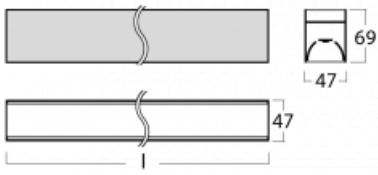

Technical drawing