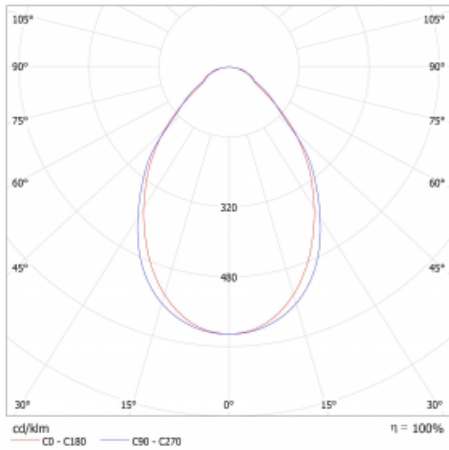

Type of installation	Surface, Suspended
Light distribution	Direct
Luminaire shape	Linear
Colour of the luminaires	White
Material	Aluminium
Lifetime	L80/B20 50 000 hours
Warranty	5 years
Description of luminaires	Luminaire surface/suspended
Dimensions	1683 mm × 47 mm × 69 mm
Light source	LED MODUL
Type of optical system	Microprisma
Luminous flux	5340 lm ± 10 %
Colour Temperature	4000 K cool white
Luminous efficacy	146 lm/W
MacAdam Light source	3
Colour rendering index	80
UGR max. X=4H Y=8H, ρ=70,50,20	23.9

## Technical drawing

Luminaire power input 36.7 W  $\pm$  10 %

Connection of the luminaires Electronic ballast non-dimmable

Electrical voltage 220-240V

Frequency 50/60Hz

  IP 20

## Curve