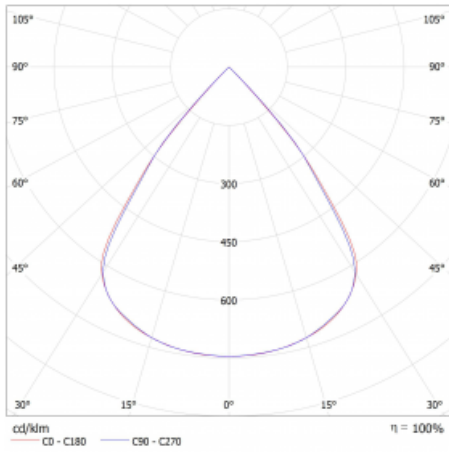

Type of installation	Surface, Suspended
Light distribution	Direct
Luminaire shape	Linear
Colour of the luminaires	White
Material	Aluminium
Lifetime	L80/B20 50 000 hours
Warranty	5 years
Description of luminaires	Luminaire surface/suspended
Dimensions	1122 mm × 47 mm × 69 mm
Light source	LED MODUL
Type of optical system	Plastic louvre low UGR
Luminous flux	4320 lm ± 10 %
Colour Temperature	3000 K warm white
Luminous efficacy	134 lm/W
MacAdam Light source	3
Colour rendering index	80
UGR max. X=4H Y=8H, ρ=70,50,20	18.9

## Technical drawing

Luminaire power input 32.3 W  $\pm$  10 %

Connection of the luminaires DALI dimmable

Electrical voltage 220-240V

Frequency 50/60Hz

  IP 20

## Curve