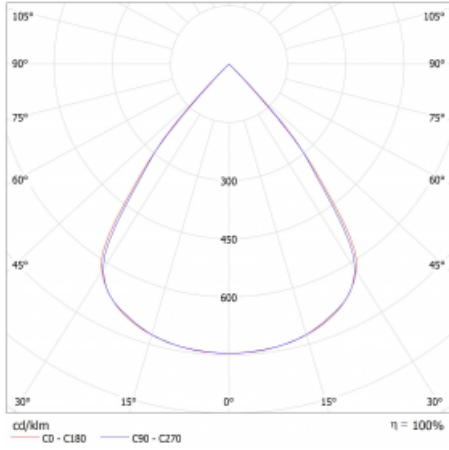

Type of optical system	Plastic louvre low UGR
Luminous flux	4500 lm ± 10 %
Colour Temperature	4000 K cool white
Luminous efficacy	139 lm/W
MacAdam Light source	3
Colour rendering index	80
UGR max. X=4H Y=8H, ρ=70,50,20	19.1

Technical drawing

Luminaire power input 32.3 W \pm 10 %

Connection of the luminaires Electronic ballast non-dimmable

Electrical voltage 220-240V

Frequency 50/60Hz

⊕ CE IP 20

Curve

Downloads