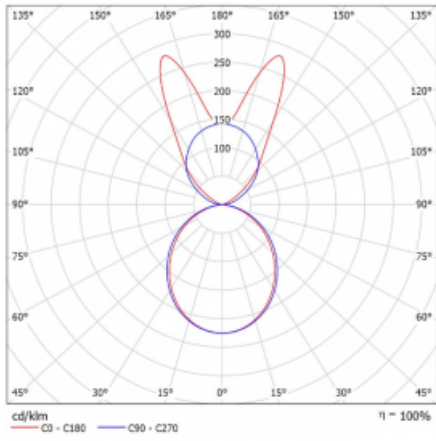

Curve

Luminaire power input 42.4 W ± 10 %

Connection of the luminaires Electronic ballast non-dimmable

Electrical voltage 220-240V

Frequency 50/60Hz

⊕ CE IP 20