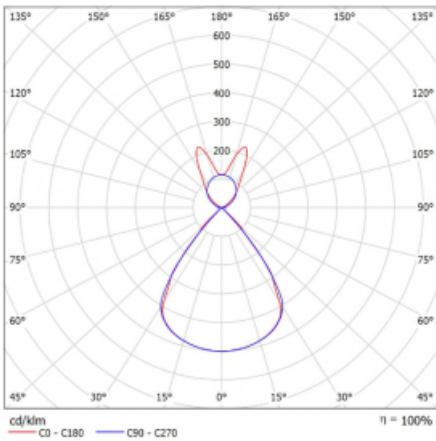

Type of installation	Suspended
Light distribution	Direct-indirect wide-lighting distribution
Luminaire shape	Linear
Colour of the luminaires	White
Material	Aluminium
Lifetime	L80/B20 50 000 hours
Warranty	5 years
Description of luminaires	Luminaire suspended
item description	D/I - 61/39
Dimensions	1403 mm × 47 mm × 69 mm
Light source	LED MODUL
Type of optical system	Plastic louvre low UGR, Adjustable beam angle system
Luminous flux*	8920 lm
Colour Temperature	3000 K warm white
Luminous efficacy	139 lm/W
MacAdam Light source	3
Colour rendering index	80
UGR max. X=4H Y=8H, $\rho=70,50,20$	16.1

## Technical drawing

Luminaire power input\* 64.2 W

Connection of the luminaires ON/OFF

Electrical voltage 220-240V

Frequency 50/60Hz

⊕ CE IP 20

\*±10 %

## Curve