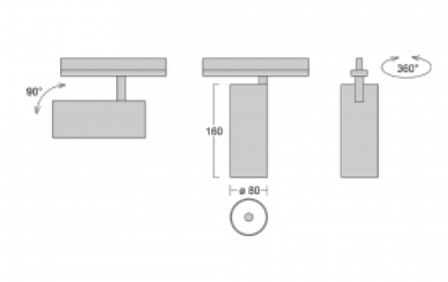

## Technical drawing

Type of installation	3 circuit track
Light distribution	Direct
Luminaire shape	Circular
Colour of the luminaires	Black
Material	Aluminium
Lifetime	L90/B50 60 000 hours
Warranty	5 years
Description of luminaires	Luminaire 3 circuit track
Dimensions	ø 80 mm × 160 mm
Weight	0.7 kg
Light source	LED MODUL
DIR optical system	Reflector
Luminous flux*	1880 lm
Colour Temperature	3000 K warm white
Luminous efficacy	92 lm/W
MacAdam Light source	3
Colour rendering index	90
Beam angle	52°
UGR max. X=4H Y=8H, ρ=70,50,20	18.3