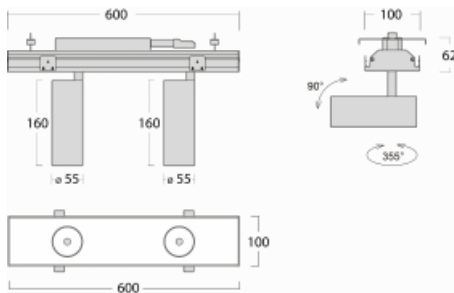

Luminaire

Rofo

250S-K0CS-20GDE/930, W

Type of installation	Recessed
Light distribution	Direct
Luminaire shape	Linear
Colour of the luminaires	White
Material	Aluminium
Lifetime	L80/B20 50 000 hours
Warranty	60 months
Description of luminaires	Luminaire recessed
item description	Knauf; Adels connector

Technical drawing

Curve

Dimensions	600 mm × 100 mm × 62 mm
Light source	LED MODUL
Type of optical system	Reflector
Luminous flux	1200 lm ± 10 %
Colour Temperature	3000 K warm white
Luminous efficacy	88 lm/W
MacAdam Light source	3
Colour rendering index	90
Beam angle	17°