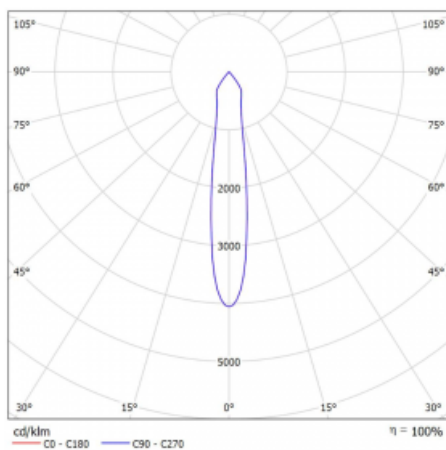

Luminaire

Rofo

250S-K0CS-20GDE/930, W

Type of installation	Recessed
Light distribution	Direct
Luminaire shape	Linear
Colour of the luminaires	White
Material	Aluminium
Lifetime	L80/B20 50 000 hours
Warranty	60 months
Description of luminaires	Luminaire recessed
item description	Knauf; Adels connector

Technical drawing

Curve

Dimensions	600 mm × 100 mm × 62 mm
Light source	LED MODUL
Type of optical system	Reflector
Luminous flux	1200 lm ± 10 %
Colour Temperature	3000 K warm white
Luminous efficacy	88 lm/W
MacAdam Light source	3
Colour rendering index	90
Beam angle	17°