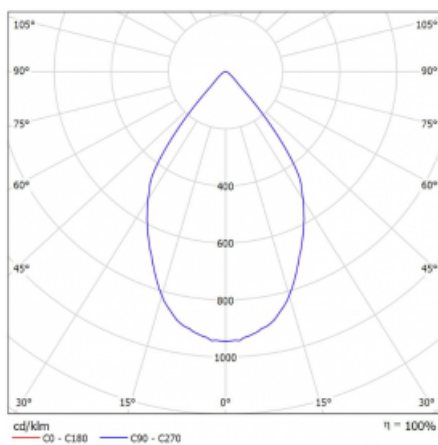

Luminaire

Rofo

250S-K0CW-20GDE/940, W

Type of installation	Recessed
Light distribution	Direct
Luminaire shape	Linear
Colour of the luminaires	White
Material	Aluminium
Lifetime	L80/B20 50 000 hours
Warranty	60 months
Description of luminaires	Luminaire recessed
item description	Knauf; Adels connector

Technical drawing

Curve

Dimensions	600 mm × 100 mm × 62 mm
Light source	LED MODUL
Type of optical system	Reflector
Luminous flux	1250 lm ± 10 %
Colour Temperature	4000 K cool white
Luminous efficacy	92 lm/W
MacAdam Light source	3
Colour rendering index	90
Beam angle	68°