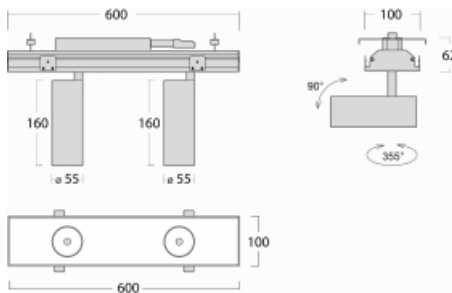

Luminaire

Rofo

250S-K0CW-20GDE/940, W

Type of installation	Recessed
Light distribution	Direct
Luminaire shape	Linear
Colour of the luminaires	White
Material	Aluminium
Lifetime	L80/B20 50 000 hours
Warranty	60 months
Description of luminaires	Luminaire recessed
item description	Knauf; Adels connector

Technical drawing

Curve

Dimensions	600 mm × 100 mm × 62 mm
Light source	LED MODUL
Type of optical system	Reflector
Luminous flux	1250 lm ± 10 %
Colour Temperature	4000 K cool white
Luminous efficacy	92 lm/W
MacAdam Light source	3
Colour rendering index	90
Beam angle	68°