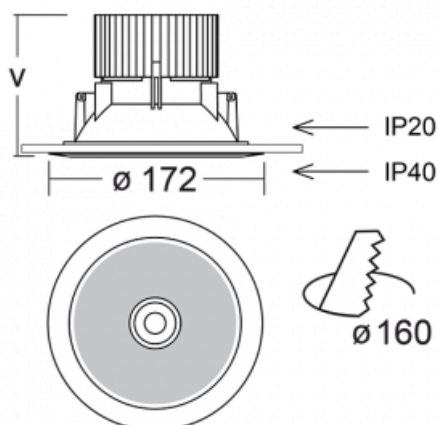

Luminaire

Ravo

55-060C-10GHE/830, W

The Ravo family of luminaires works with the beauty of oval shapes. This circular luminaire with compact downlight bulbs is designed for LED power sources with efficiency up to 130 lm / W. We produced the lighting from polycarbonate plastic and a passive aluminum cooler. IP 40 or IP 44 protection in a clear or structured plexiglass version protects against the penetration of water and other substances. The Ravo wide-beam angle luminaire is a good solution for both commercial and public spaces, car showrooms and shop windows.

Technical drawing

Type of installation	Recessed
Light distribution	Direct
Luminaire shape	Circular
Colour of the luminaires	White
Material	Plastic
Lifetime	L80/B10 50 000 hours
Warranty	60 months
Description of luminaires	Luminaire recessed
Dimensions	ø 172 mm × 80 mm
Weight	0.85 kg
Light source	LED MODUL
Type of optical system	Clear cover
Luminous flux	2650 lm ± 10 %
Colour Temperature	3000 K warm white
Luminous efficacy test	114 lm/W
MacAdam Light source	3
Colour rendering index	80