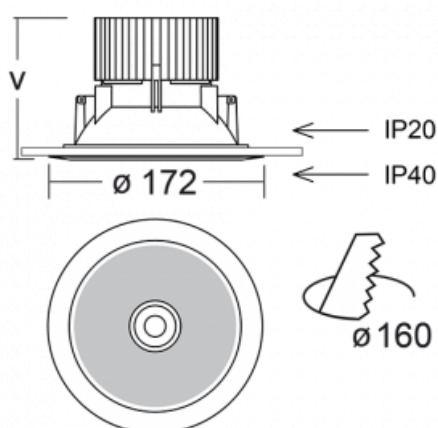

# Ravo

55-070K-10GDE/830, 7045

The Ravo family of luminaires works with the beauty of oval shapes. This circular luminaire with compact downlight bulbs is designed for LED power sources with efficiency up to 130 lm / W. We produced the lighting from polycarbonate plastic and a passive aluminum cooler.

## Technical drawing

Type of installation	Recessed
Light distribution	Direct
Luminaire shape	Circular
Colour of the luminaires	RAL 7045
Material	Plastic
Lifetime	L80/B10 50 000 hours
Warranty	60 months
Description of luminaires	Luminaire recessed
Dimensions	ø 172 mm × 80 mm
Weight	0.71 kg
Light source	LED MODUL
Type of optical system	Opal diffuser
Luminous flux	1070 lm ± 10 %
Colour Temperature	3000 K warm white
Luminous efficacy test	118 lm/W
MacAdam Light source	3
Colour rendering index	80