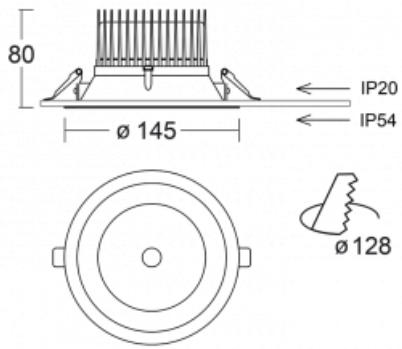

Luminaire

Ture

58-001L-10GGV/M/830, B +
00-00152M3

It is a circular recessed luminaire of the downlight type with an excellent UGR index < 19 up to 3000 lm, which means that the luminaire does not dazzle. The luminaire is suitable for offices, meeting rooms and, thanks to special sources, also for showrooms. RealWhite highlights the white, StrongColour highlights the selected colour, and RealColour emphasizes the colour of the object. With Tunable White you can set the colour temperature according to the time of day. With the help of these sources, the illuminated objects will look even more attractive. The IP54 class means high level of protection against the penetration of water and foreign matter. Thus, you can use this luminaire even in a demanding environment, such as a wellness centre. Its efficacy is up to 118 lm/W. Ture is available in three versions – a small luminaire with a diameter of 145 mm, a medium luminaire with a diameter of 185 mm and the largest luminaire with a diameter of 226 mm.

Type of installation	Recessed
Light distribution	Direct
Luminaire shape	Circular
Colour of the luminaires	Black
Material	Aluminium
Lifetime	L80/B20 50 000 hours
Warranty	5 years
Description of luminaires	Luminaire recessed
Dimensions	∅ 145 mm × 80 mm
Type of optical system	Plain aluminium reflector
Luminous flux	1910 lm ± 10 %
Colour Temperature	3000 K warm white
Luminous efficacy	106 lm/W
MacAdam Light source	3
Colour rendering index	80
Luminaire power input	18 W ± 10 %
Connection of the luminaires	Electronic ballast non-dimmable with 3h emergency
Electrical voltage	220-240V
Frequency	50/60Hz

 **CE** IP 54

Technical drawing

Curve

Downloads

Installation instructions

Photos