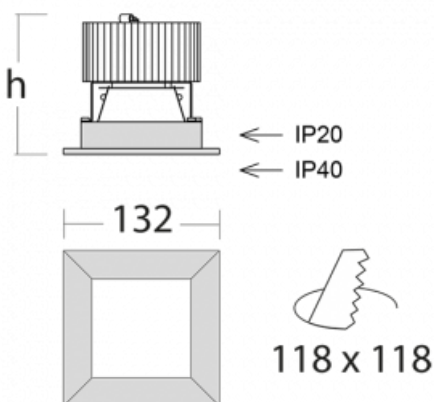

Luminaire

Torve

65-004K-10GHD/840, S

The Torve built-in square luminaire with direct light distribution will fit in elegantly in every type of interior. It comes equipped with a satin diffuser that diffuses light smoothly into a space and creates a pleasant mood. The aluminium frame accents its clean and well-balanced design. We put the latest LED source into the luminaire including the Tunable White technology. You set the chromaticity with it to simulate natural daylight and create visual well-being. Torve luminaires are practically made for business, social and administrative spaces, hotels, car showrooms and households.

Technical drawing

Type of installation	Recessed
Light distribution	Direct
Luminaire shape	Angular
Colour of the luminaires	Silver
Material	Aluminium
Lifetime	L80/B20 50 000 hours
Warranty	60 months
Description of luminaires	Luminaire recessed
Dimensions	132 mm × 132 mm × 110 mm
Weight	0.91 kg
Light source	LED MODUL
Type of optical system	Opal diffuser
Luminous flux	2620 lm ± 10 %
Colour Temperature	4000 K cool white
Luminous efficacy test	109 lm/W
MacAdam Light source	3
Colour rendering index	80
UGR max. X=4H Y=8H, ρ=70,50,20	28.7

Curve

Luminaire power input 24 W \pm 10 %

Connection of the luminaires DALI dimmable

Electrical voltage 220-240V

Frequency 50-60Hz

☐ CE IP 40

Downloads

Installation instructions