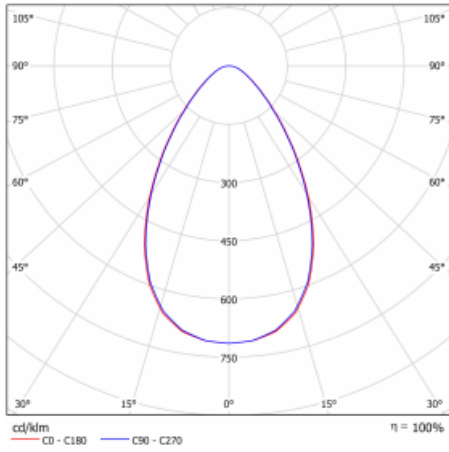

Technical drawing

Type of installation	Recessed
Light distribution	Direct
Luminaire shape	Angular
Colour of the luminaires	Silver
Material	Aluminium
Lifetime	L80/B20 50 000 hours
Warranty	60 months
Description of luminaires	Luminaire recessed
Dimensions	132 mm × 132 mm × 110 mm
Weight	0.91 kg
Light source	LED MODUL
Type of optical system	Opal diffuser
Luminous flux	2620 lm ± 10 %
Colour Temperature	4000 K cool white
Luminous efficacy test	109 lm/W
MacAdam Light source	3
Colour rendering index	80
UGR max. X=4H Y=8H, ρ=70,50,20	28.7

Curve

Luminaire power input 24 W \pm 10 %

Connection of the luminaires DALI dimmable

Electrical voltage 220-240V

Frequency 50-60Hz

☐ CE IP 40

Downloads

Installation instructions