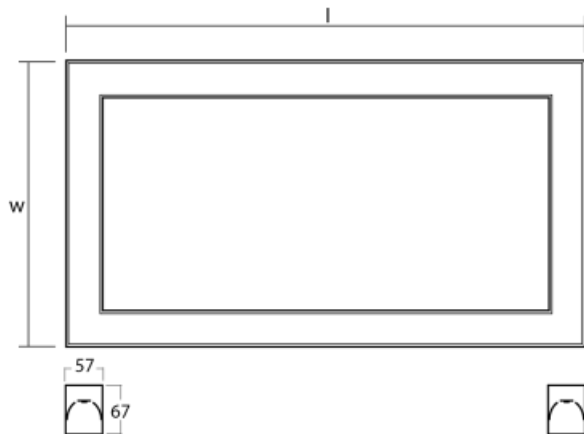

Luminaire family variants Alumo60

Alumo60

Assembly

Light distribution

Energy class

A++, A+, A

Marks

Code	Dimensions l/w/h (mm)	Power of the luminaire (W)	Luminous flux (lm)	Colour Temperature (K)	UGR
114-500K-40GEE/840, W	618 × 67 × 618	43.9	4460	4000	-
114-500K-40GGE/840, W	618 × 67 × 618	63.9	6230	4000	-
114-500K-60GEE/840, W	898 × 67 × 898	65.9	6690	4000	-
114-500K-60GGE/840, W	898 × 67 × 898	95.9	9340	4000	-

Luminaires come complete with all necessary accessories.

Alumo60

Assembly

Light distribution

Energy class

A++, A+, A

Marks

Code	Dimensions l/w/h (mm)	Power of the luminaire (W)	Luminous flux (lm)	Colour Temperature (K)	UGR
114-510K-60GEE/840, W	1178 × 67 × 618	65.9	6690	4000	-
114-510K-60GGE/840, W	1178 × 67 × 618	95.9	9340	4000	-