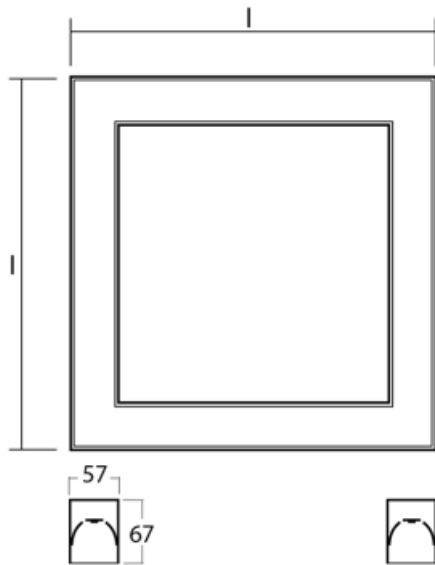

Luminaire family variants Alumo60

Alumo60

Assembly

Light distribution

Energy class

A++, A+, A

Marks

Code	Dimensions l/w/h (mm)	Power of the luminaire (W)	Luminous flux (lm)	Colour Temperature (K)	UGR
114-500K-40GEE/840, W	618 × 67 × 618	43.9	4460	4000	-
114-500K-40GGE/840, W	618 × 67 × 618	63.9	6230	4000	-
114-500K-60GEE/840, W	898 × 67 × 898	65.9	6690	4000	-
114-500K-60GGE/840, W	898 × 67 × 898	95.9	9340	4000	-

Luminaires come complete with all necessary accessories.

Alumo60

Assembly

Light distribution

Energy class

A++, A+, A

Marks

Code	Dimensions l/w/h (mm)	Power of the luminaire (W)	Luminous flux (lm)	Colour Temperature (K)	UGR
114-510K-60GEE/840, W	1178 × 67 × 618	65.9	6690	4000	-
114-510K-60GGE/840, W	1178 × 67 × 618	95.9	9340	4000	-