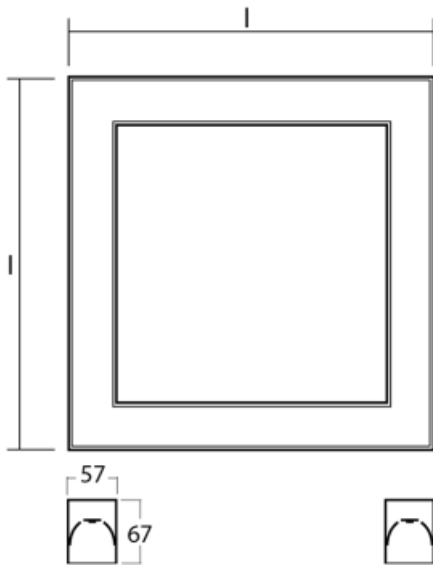

Alumo60

Assembly

Light distribution

Energy class

A++, A+, A

Marks

Code	Dimensions l/w/h (mm)	Power of the luminaire (W)	Luminous flux (lm)	Colour Temperature (K)	UGR
114-500K-40GEE/840, W	618 × 67 × 618	43.9	4460	4000	-
114-500K-40GGE/840, W	618 × 67 × 618	63.9	6230	4000	-
114-500K-60GEE/840, W	898 × 67 × 898	65.9	6690	4000	-
114-500K-60GGE/840, W	898 × 67 × 898	95.9	9340	4000	-

AnThese codes represent white luminaires with chromaticity temperature 4000K and opal diffuser.

Notes	Colour of the luminaires	
	Colour Temperature	3000 K warm white 4000 K cool white
	Optic system	Microprisma Opal diffuser
	Connection of the luminaires	ON/OFF DALI
	Ra	80

Luminaires come complete with all necessary accessories.