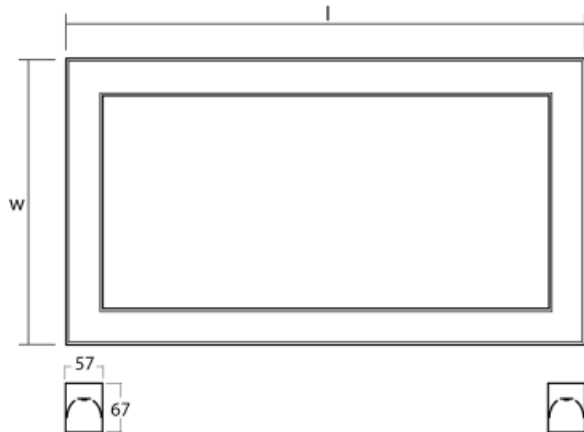

Marks

Code	Dimensions l/w/h (mm)	Power of the luminaire (W)	Luminous flux (lm)	Colour Temperature (K)	UGR
114-500K-40GEE/840, W	618 × 67 × 618	43.9	4460	4000	-
114-500K-40GGE/840, W	618 × 67 × 618	63.9	6230	4000	-
114-500K-60GEE/840, W	898 × 67 × 898	65.9	6690	4000	-
114-500K-60GGE/840, W	898 × 67 × 898	95.9	9340	4000	-

Luminaires come complete with all necessary accessories.

Alumo60

Assembly

Light distribution

Energy class

A++, A+, A

Marks

Code	Dimensions l/w/h (mm)	Power of the luminaire (W)	Luminous flux (lm)	Colour Temperature (K)	UGR
114-510K-60GEE/840, W	1178 × 67 × 618	65.9	6690	4000	-
114-510K-60GGE/840, W	1178 × 67 × 618	95.9	9340	4000	-