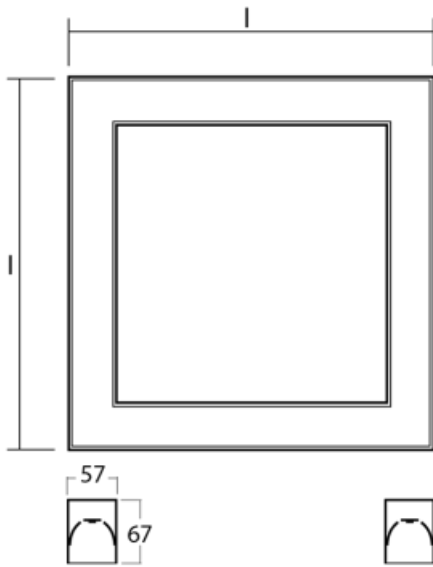

Alumo60

Assembly

Light distribution

Energy class

A++, A+, A

Marks

Code	Dimensions l/w/h (mm)	Power of the luminaire (W)	Luminous flux (lm)	Colour Temperature (K)	UGR
114-500K-40GEE/840, W	618 × 67 × 618	43.9	4460	4000	-
114-500K-40GGE/840, W	618 × 67 × 618	63.9	6230	4000	-
114-500K-60GEE/840, W	898 × 67 × 898	65.9	6690	4000	-
114-500K-60GGE/840, W	898 × 67 × 898	95.9	9340	4000	-

AnThese codes represent white luminaires with chromaticity temperature 4000K and opal diffuser.

Notes	Colour of the luminaires	
	Colour Temperature	3000 K warm white 4000 K cool white
	Optic system	Microprisma Opal diffuser
	Connection of the luminaires	ON/OFF DALI
	Ra	80

Luminaires come complete with all necessary accessories.