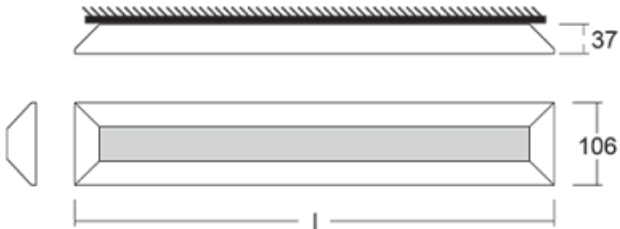

Ilbi

Assembly

Light distribution

Energy class

A++, A+, A

Marks

Notes

Colour of the luminaires

Colour Temperature 3000 K warm white
4000 K cool white

Optic system Opal diffuser

Connection of the luminaires ON/OFF
DALI
Other type of dimming

Ra 80