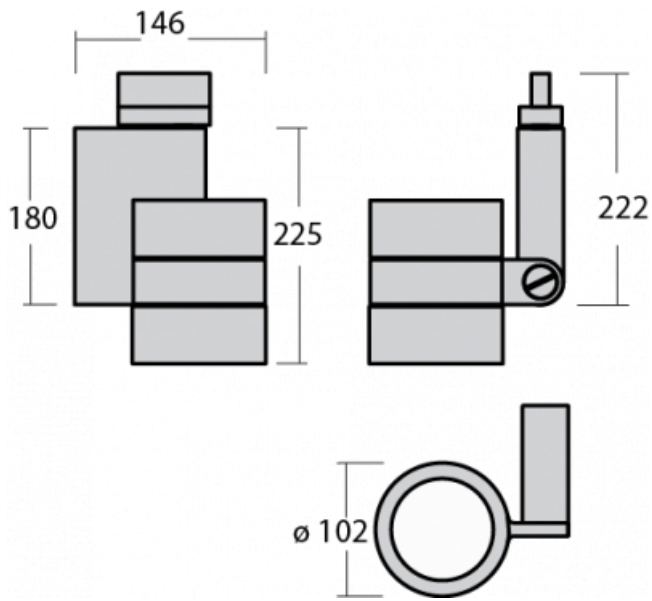

Family

Ixyo

If there's any light that adapts to your needs, it's the Ixyo. The LED strip luminaire turns 360° and tilts 90°. It also works with varying lighting intensity. Thanks to this flexibility, it is particularly applicable in retail spaces, galleries and showrooms, where the lighting environment needs to be changed for better sales.

Type of installation	3 circuit track
Light distribution	Direct
Colour of the luminaires	Black, Silver, White
Colour Temperature	3000 K warm white, 4000 K cool white, 2700 K - 6500 K Tunable White, 2800 K warm white, 3500 K neutral white, Meat, 3200 K warm white, 4200 K cool white
Material	Aluminium
Light source	LED MODUL
LED type	Strong Colour, Real Colour, Real White, Tunable White
MacAdam Light source	3
Connection of the luminaires	ON/OFF DALI Other type of dimming Tunable white
Lifetime	L80/B20 50 000 hours
Warranty	60 months

Luminaire family variants Ixyo

Ixyo

Assembly

Energy class

A++, A+, A

Light distribution

Marks

Code	Dimensions l/w/h (mm)	Power of the luminaire (W)	Luminous flux (lm)	Colour Temperature (K)	UGR
172-600U-10GGE/840, W	∅ 146 × 180	18.1	2220	4000	< 15.9
172-600U-10GHE/840, W	∅ 146 × 180	24.4	2880	4000	< 16.8
172-600U-10GIE/840, W	∅ 146 × 180	36.9	4100	4000	< 18
172-600U-10GJE/840, W	∅ 146 × 180	40.3	4830	4000	< 18.6
172-600U-10GKE/840, W	∅ 146 × 225	50.6	6060	4000	< 19.3