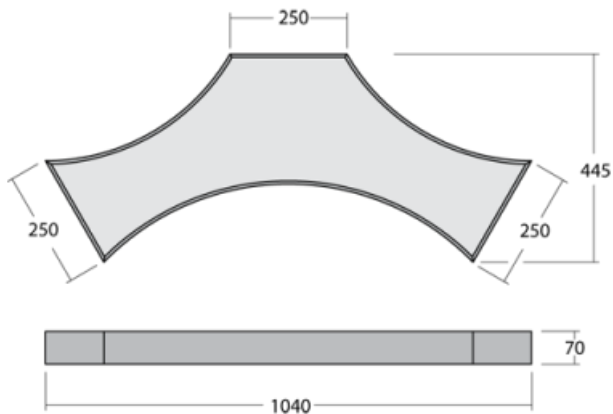

Family

Mila-S

One model, a thousand combinations. The Mila-S luminaire is innovative in all aspects. Rob van Beek designed its shape to offer an endless list of combinations. Thanks to the unique magnetic system, the luminaires can be connected in spatial formations in a variety of shapes without the need for tools.

Type of installation	Surface, Wall mounted, Suspended
Light distribution	Direct, Direct-indirect
Colour of the luminaires	Black, Silver, White
Colour Temperature	3000 K warm white, 4000 K cool white, 2700 K - 6500 K Tunable White
Material	Aluminium
Light source	LED MODUL
LED type	Tunable White
MacAdam Light source	3
Connection of the luminaires	ON/OFF DALI Other type of dimming Tunable white
Lifetime	L80/B20 50 000 hours
Warranty	60 months

Luminaire family variants Mila-S

Mila-S

Assembly

Light distribution

Energy class

A++, A+, A

Marks

Code	Dimensions l/w/h (mm)	Power of the luminaire (W)	Luminous flux (lm)	Colour Temperature (K)	UGR
101-520K-10GHE/840, W	1040 × 70 × 445	41.4	3350	4000	< 20.1
101-530K-10GHE/840, W	1040 × 70 × 445	44.6	3590	4000	< 18.9
101-521K-10GKE/840, W	1040 × 70 × 445	63.2	4820	4000	< 21.4
101-531K-10GKE/840, W	1040 × 70 × 445	67.8	5430	4000	< 20.4