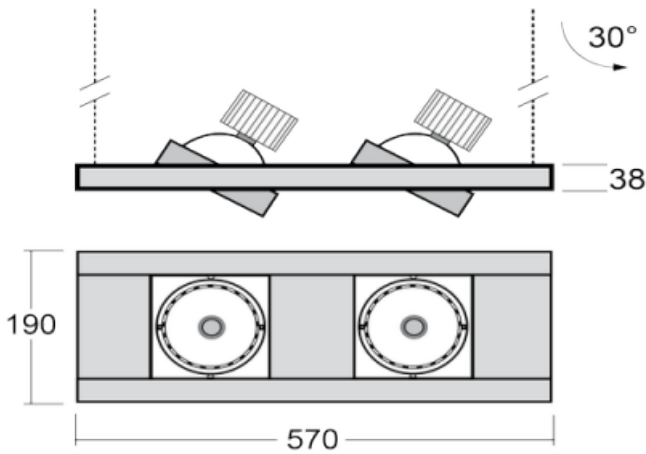

Moza

Assembly

Light distribution

Energy class

A++, A+, A

Marks

Notes	Beam angle	24 - 62 °
	Colour of the luminaires	● ● ●
	Colour Temperature	3000 K warm white 4000 K cool white 3500 K neutral white Meat Bakery products Fruit Silver
	Optic system	Reflector
	Connection of the luminaires	ON/OFF
	Ra	65 80 90 95 97

Luminaires come complete with all necessary accessories.