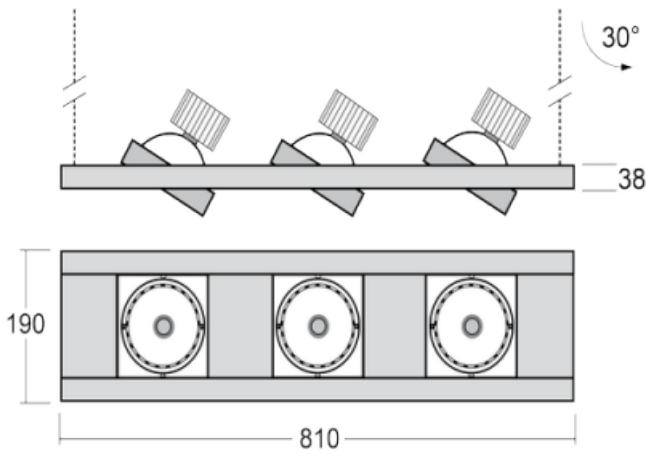

Moza

Assembly

Light distribution

Energy class

A++, A+, A

Marks

Notes	Beam angle	24 - 62 °
	Colour of the luminaires	● ● ●
	Colour Temperature	3000 K warm white 4000 K cool white 3500 K neutral white Meat Bakery products Fruit Silver
	Optic system	Reflector
	Connection of the luminaires	ON/OFF
	Ra	65 80 90 95 97

Luminaires come complete with all necessary accessories.