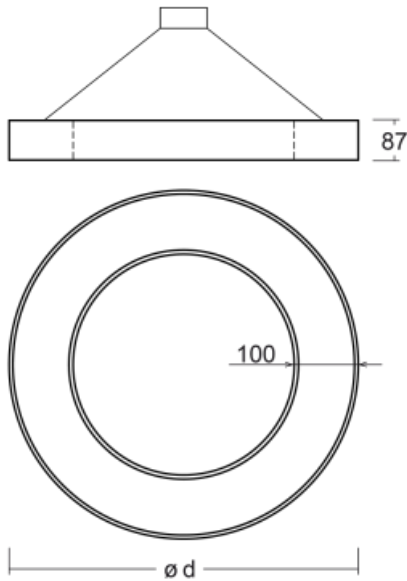

Rotao

Assembly

Light distribution

Energy class

A++, A+, A

Marks

Code	Dimensions l/w/h (mm)	Power of the luminaire (W)	Luminous flux (lm)	Colour Temperature (K)	UGR
127-560K-10GEE/840, W	ø 600 × 87	23.7	2620	4000	-
127-561K-10GEE/840, W	ø 600 × 87	31	3400	4000	-
127-560K-10GGE/840, W	ø 600 × 87	35.1	3730	4000	-
127-561K-10GGE/840, W	ø 600 × 87	51.5	5090	4000	-
127-580K-10GEE/840, W	ø 850 × 87	49.5	5210	4000	-
127-581K-10GEE/840, W	ø 850 × 87	59.3	6190	4000	-
127-580K-10GGE/840, W	ø 850 × 87	66.2	6950	4000	-
127-581K-10GGE/840, W	ø 850 × 87	71	7480	4000	-
127-5B0K-10GEE/840, W	ø 1200 × 87	60.5	6290	4000	-
127-5B1K-10GEE/840, W	ø 1200 × 87	75.4	7770	4000	-
127-5B0K-10GGE/840, W	ø 1200 × 87	83	8630	4000	-
127-5B1K-10GGE/840, W	ø 1200 × 87	100.7	10370	4000	-
127-5C0K-10GEE/840, W	ø 1500 × 87	75.7	7870	4000	-
127-5C1K-10GEE/840, W	ø 1500 × 87	94.3	9710	4000	-
127-5C0K-10GGE/840, W	ø 1500 × 87	103.8	10790	4000	-
127-5C1K-10GGE/840, W	ø 1500 × 87	125.8	12960	4000	-

AnThese codes represent white luminaires with chromaticity temperature 4000K and opal diffuser.